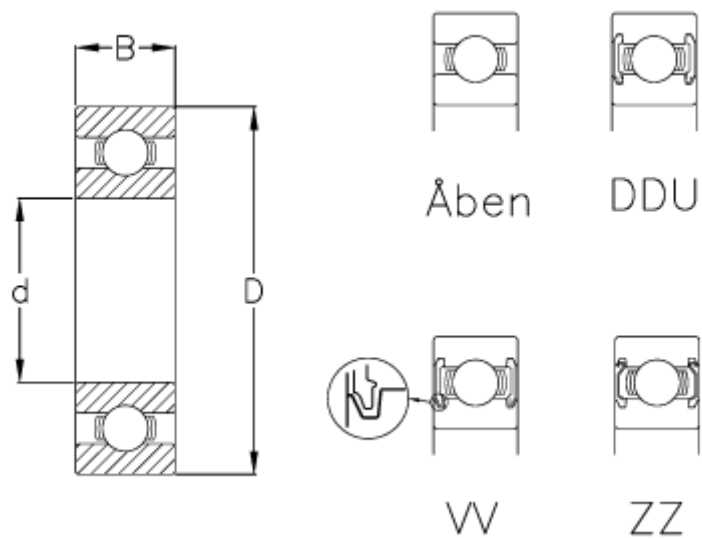

# Data Sheet

Article number: 5701050020086  
Description: NSK Bearing 6210 DDU C3-6  
Note: Contact sealed

## Measures

= 6210  
 $B = 20$   
 $d = 50$   
 $D = 90$